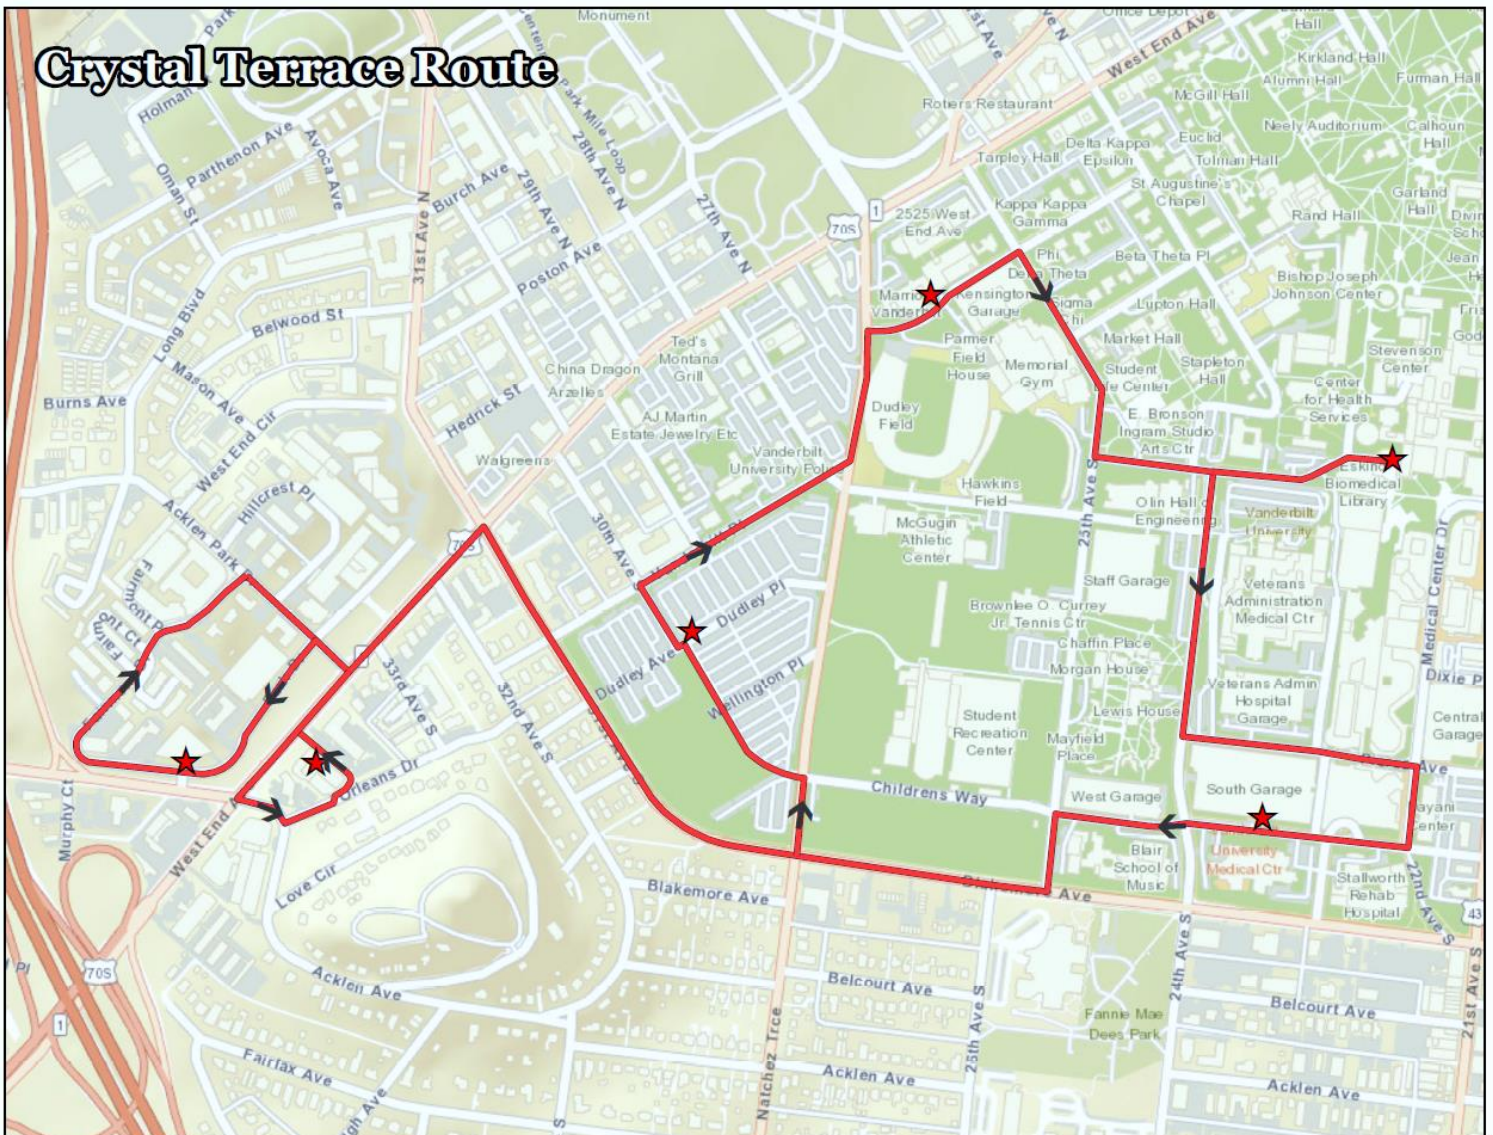

Crystal Terrace Route

STOP	TIME
Round Wing	:55
VCH	:59
3322 West End	:08
Crystal Terrace	:13
N Lot(73A)	:18
2525 West End	:22
Round Wing	:25
VCH	:29
3322 West End	:38
Crystal Terrace	:43
N Lot	:48
2525 West End	:52

Crystal Terrace Route

3401 Route

STOP	TIME
Round Wing	:15
2525 West End	:18
N Lot(73A)	:22
3322 West End	:29
3401 West End	:33
VCH	:41
Round Wing	:45
2525 West End	:48
N Lot(73A)	:52
3322 West End	:59
3401 West End	:03
VCH	:11