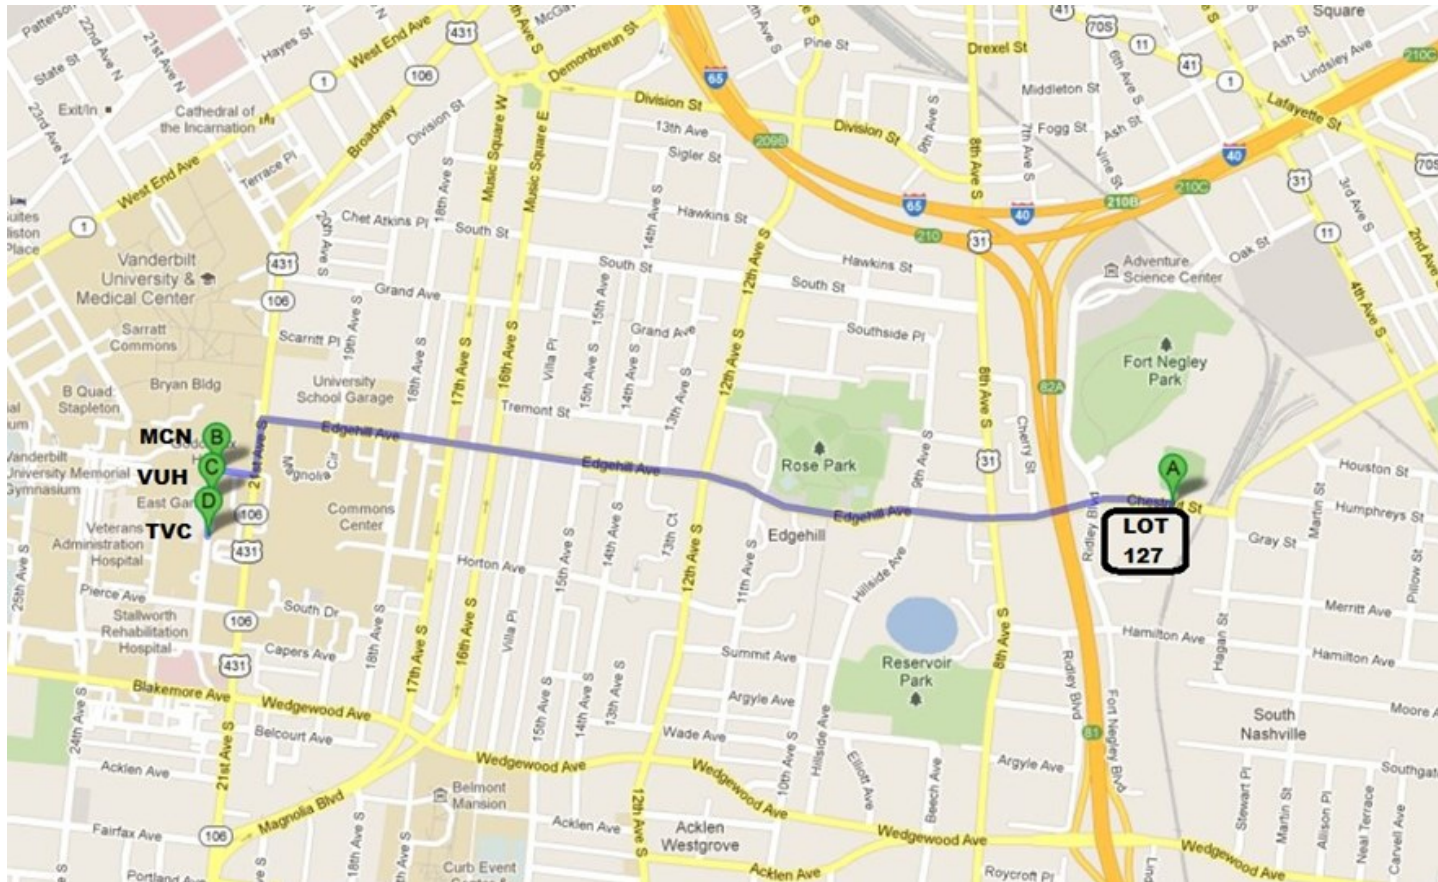

LOT 127

625 Chestnut St. Nashville, TN 37203

5am-9pm Monday-Friday		
Non-Peak(Wait Time: 20 Minutes)		Peak Time(Wait Time: 15 Minutes)
5am-6am		6am-8am
8am-3pm		3pm-6pm
6pm-9pm		

For after-hours to and from Lot 127 call 615-936-1215 option 2.

MTA Route 25 (Midtown Route) operates between 8th Avenue and Chestnut St. and 21st Avenue. Please visit <http://www.nashvillemta.org/> for information regarding this route.